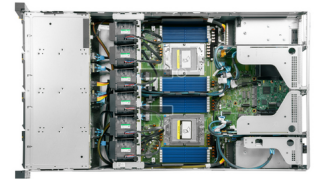

Datasheet

2U AMD dual-CPU RA2212-TKEPN server

[Ver. 1.0]

Highlights at a glance:

- Incl. 1x AMD EPYC 9015, can be equipped with a CPU (AMD EPYC 9004 (Genoa), AMD EPYC 9005 (Turin)) up to 64 cores
- Incl. 16 GB RAM, upgradeable up to 384GB RAM, (24 DIMMs)
- 12 drives , capacities up to 183.6 TB (NVMe)
- 2x 10 Gbit/s LAN (RJ-45)
- Expandable with 5 FP/LP add-on card(s), 4x PCIe 5.0 x16 1x PCIe 5.0 x8
- Energy-efficient power supply 80 PLUS Titanium (>96%) red. NT

Mainboards

Manufacturer	Thomas-Krenn.AG
Mainboards	TKEP-DP-A4
Chipset	AMD System on Chip
Socket	AMD SP5
Processor	AMD EPYC 9004 (Genoa), AMD EPYC 9005 (Turin)
Main Memory	24 DIMMs 384 GiB DDR5 4800/5600/6400 RDIMM
LAN Onboard	2x 10 Gbit/s LAN (RJ-45)
LAN Onboard (dedicated IPMI)	1x Management LAN
Additional card (optional)	PNY NVIDIA RTX A1000 (8GB)